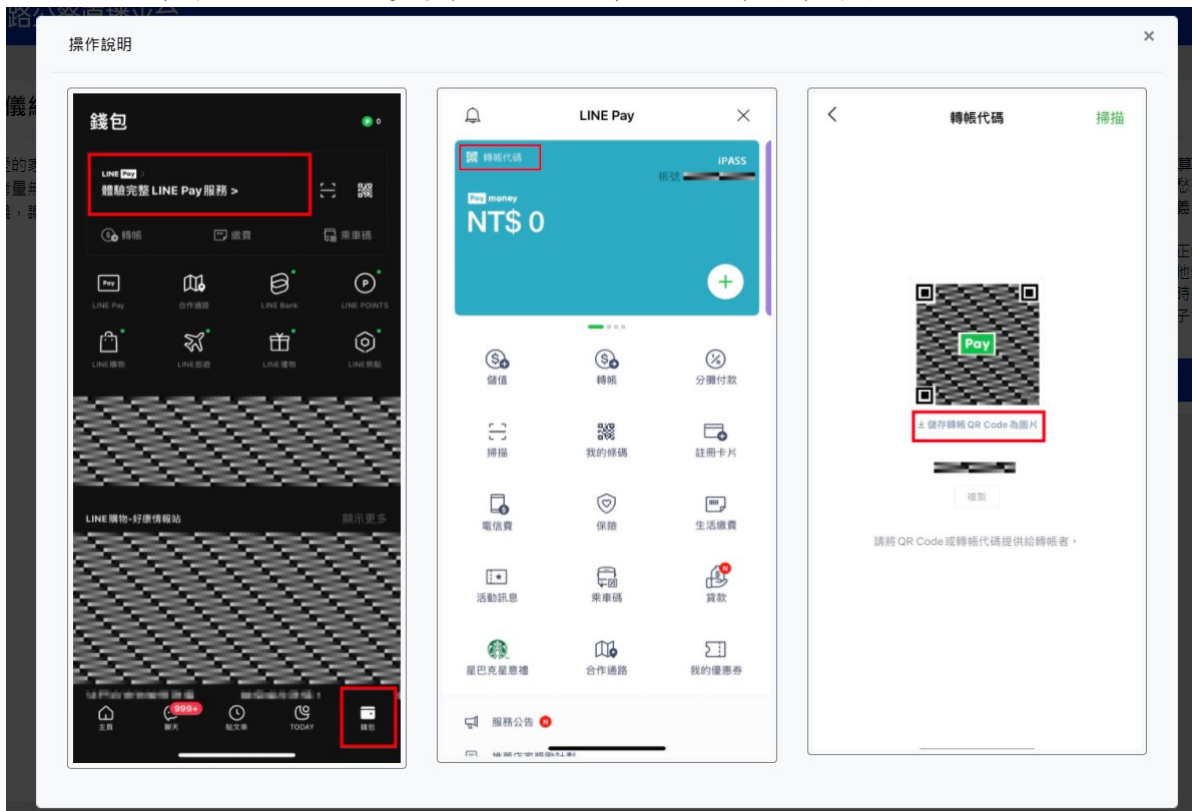

富邦Lucky Pay QR-Code 上傳

上傳的QRCode大小請勿超過 5 MB

未選擇任何檔案

暫無圖片

操作說明按鈕點選後彈出說明視窗顯示如何儲存圖片。

點選選擇檔案後，選取的圖片會顯示於下方預覽，確認無誤後點選開始上傳。
若無上傳則預覽區域顯示「暫無圖片」的圖片。
若已有上傳的圖片則顯示如下圖右，可點選「叉叉」按鈕刪除該圖片。

8. 撰寫生平事蹟

點選修改按鈕後可供家屬填寫亡者生平事蹟，如未填寫則系統產生預設字串。

9. 亡者生平照片上傳

可上傳亡者生活照，最多可上傳 12 張，選取後可於下方預覽，確認無誤後點選開始上傳。

已上傳圖片會顯示於右側，點選圖片上「叉叉」按鈕可刪除該張照片。

貳. 親友觀看前台

A. 平台首頁

左側顯示今天所有禮廳直播時間表，右側顯示當前直播中場次。

The screenshot shows a web interface for a public viewing platform. At the top, a blue banner contains the text: "防長期間，請各位朋友盡量避免出席公祭會場。" Below this is a sidebar on the left titled "公祭直播播放場次" (Public Viewing Broadcast Schedule). It lists three time slots: 13-15 (Three-story to First-story, Lin Xingzhi), 8-10 (Three-story to Third-story, Lin Xingzhi), and 9-20 (Three-story to Second-story, Chen Wangwen). The main area is divided into three sections: "三樓 丙級廳" (Third Floor, C-level Hall), "二樓 丙級廳" (Second Floor, C-level Hall), and "一樓 乙級廳" (First Floor, B-level Hall). Each section contains a grid of video thumbnails. Most thumbnails show a warning icon and the text "目前無公祭直播" (No public viewing broadcast currently). One thumbnail in the C-level Hall section shows a play button and the text "點我播放" (Click to play), with the name of the deceased: "亡者姓名：陳王阿嬤" (Deceased Name: Chen Wang Amma). A red "直播中" (Live) tag is visible next to it. At the bottom left, there is a small text block: "若使用電腦瀏覽器請使用Chrome或Edge瀏覽器 Copyright © 2021 臺北市殯葬管理處 地址：106218 臺北南港區成美路3段300號 臺北市民民衆服務專線1999 外縣市請撥02-87329686".

若家屬有設定直播驗證碼，則點選後需輸入對應驗證碼才可進入。

The screenshot shows a white dialog box with a dark blue background. The title of the dialog is "請輸入直播碼" (Please enter the live streaming code). Below the title is a large, empty white text input field. At the bottom right of the dialog, there are two buttons: a grey "取消" (Cancel) button and a blue "確認" (Confirm) button. A small "X" icon is located in the top right corner of the dialog box.